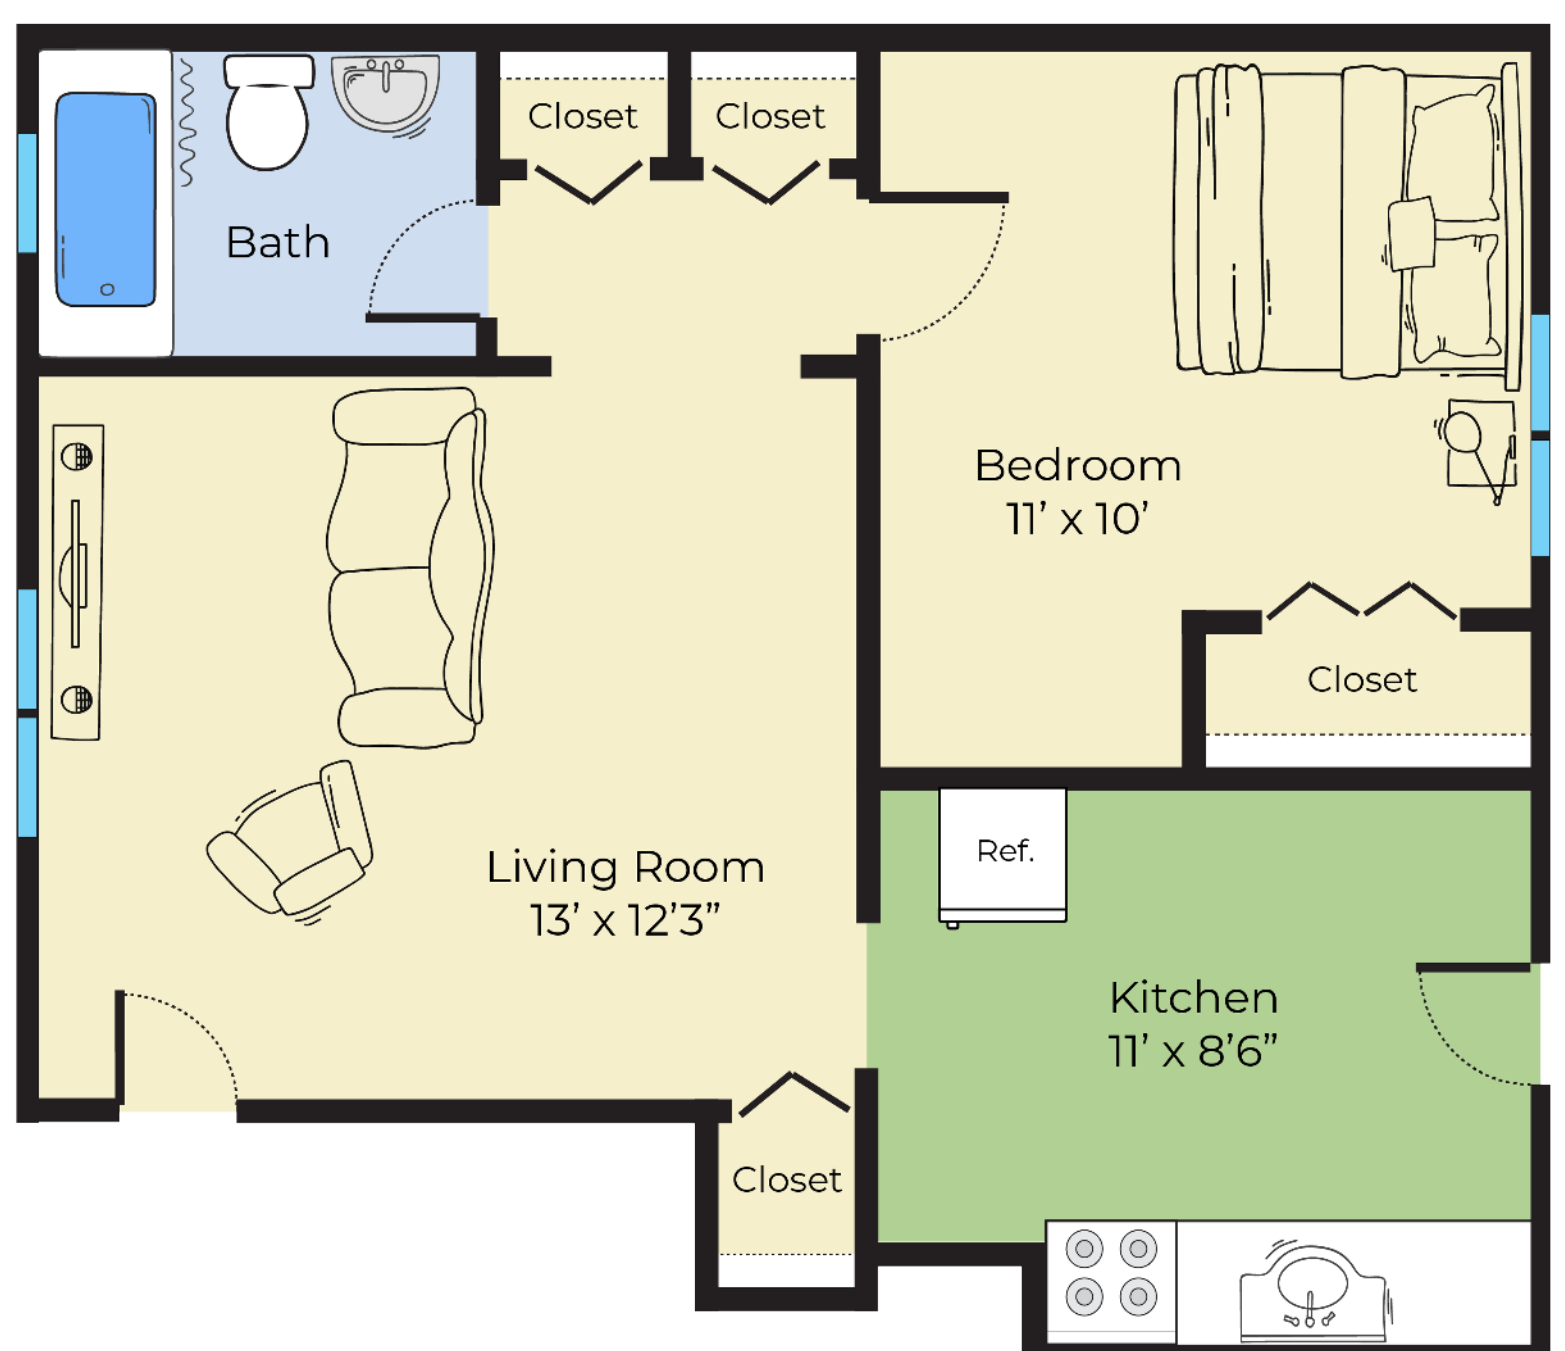

2 Bed 1 Bath
658 Sq Ft

2 Bed 1 Bath
658 Sq Ft

YOUR APARTMENT

- ◇ Summer Bike Program
- ◇ 24 Hour Emergency Maintenance
- ◇ Beautiful Views
- ◇ Fully Appointed Kitchens Including Self Cleaning Oven
- ◇ Garbage Disposal
- ◇ Shopping and Services Within Walking Distance
- ◇ Luxury Wall-to-Wall Carpeting
- ◇ Window Treatments