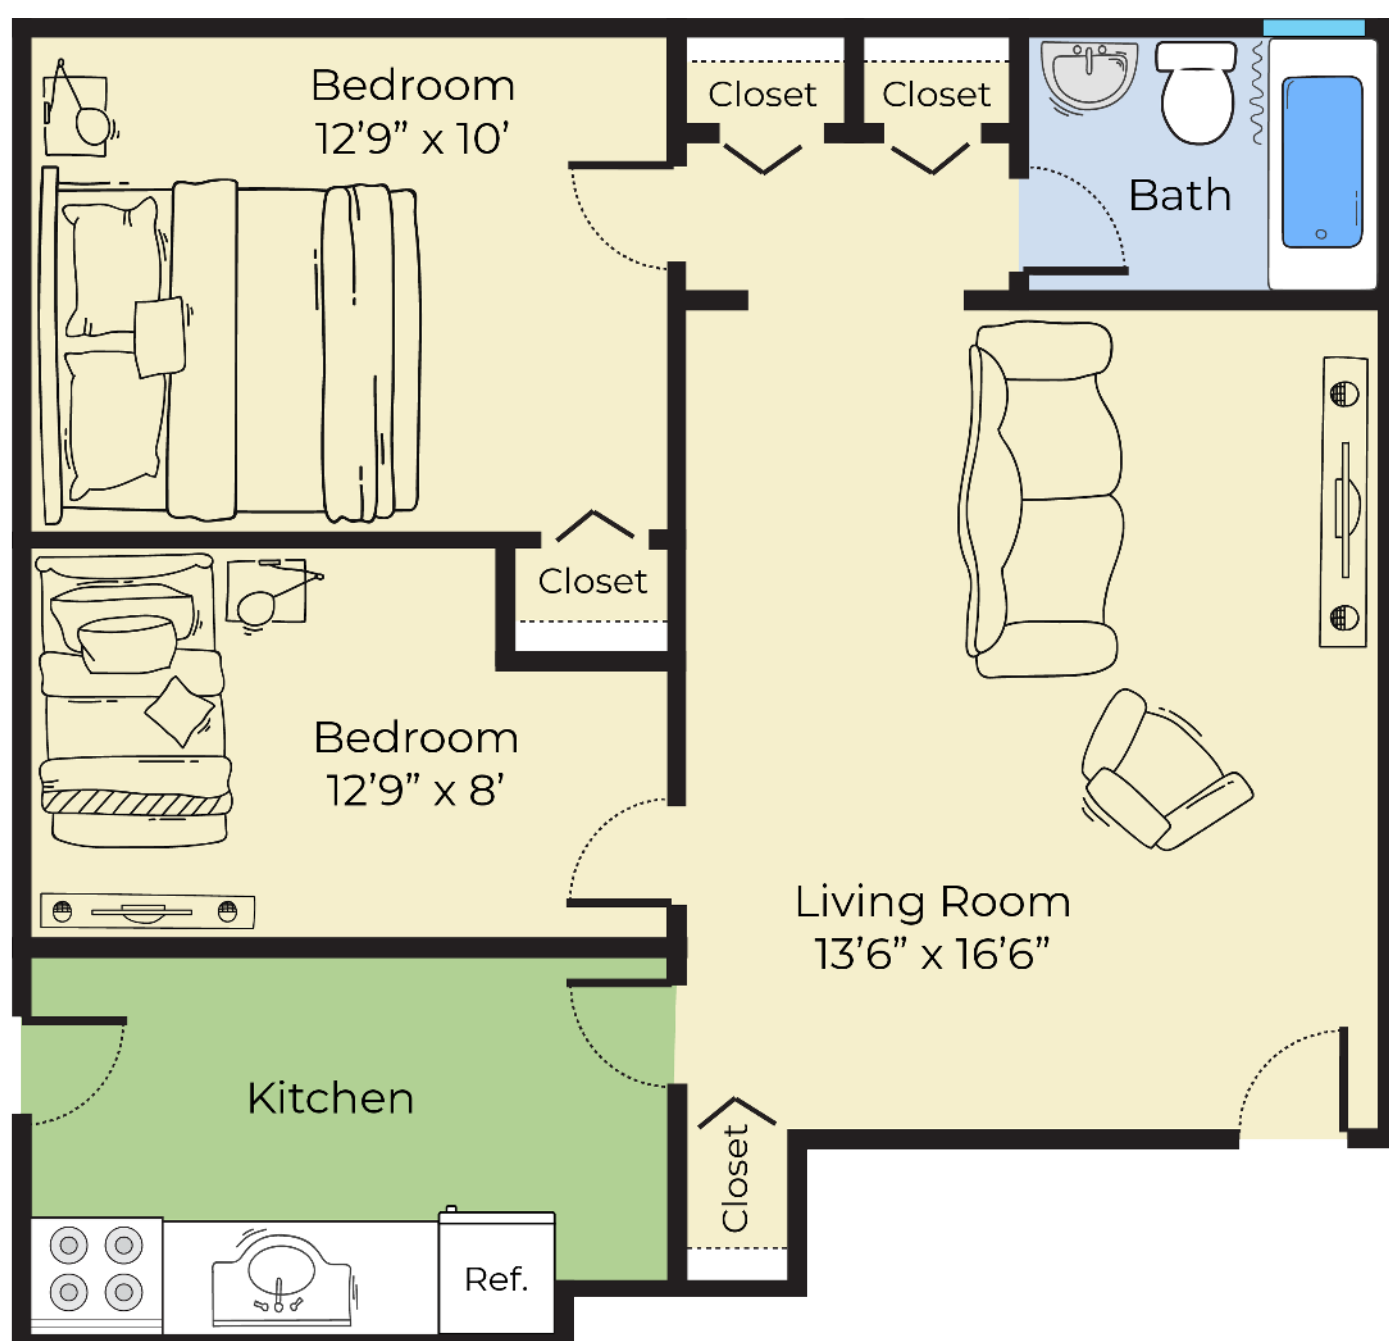

2 Bed 1 Bath
658 Sq Ft

2 Bed 1 Bath
658 Sq Ft

YOUR APARTMENT

- ◇ Summer Bike Program
- ◇ 24 Hour Emergency Maintenance
- ◇ Beautiful Views
- ◇ Fully Appointed Kitchens Including Self Cleaning Oven
- ◇ Garbage Disposal
- ◇ Shopping and Services Within Walking Distance
- ◇ Luxury Wall-to-Wall Carpeting
- ◇ Window Treatments