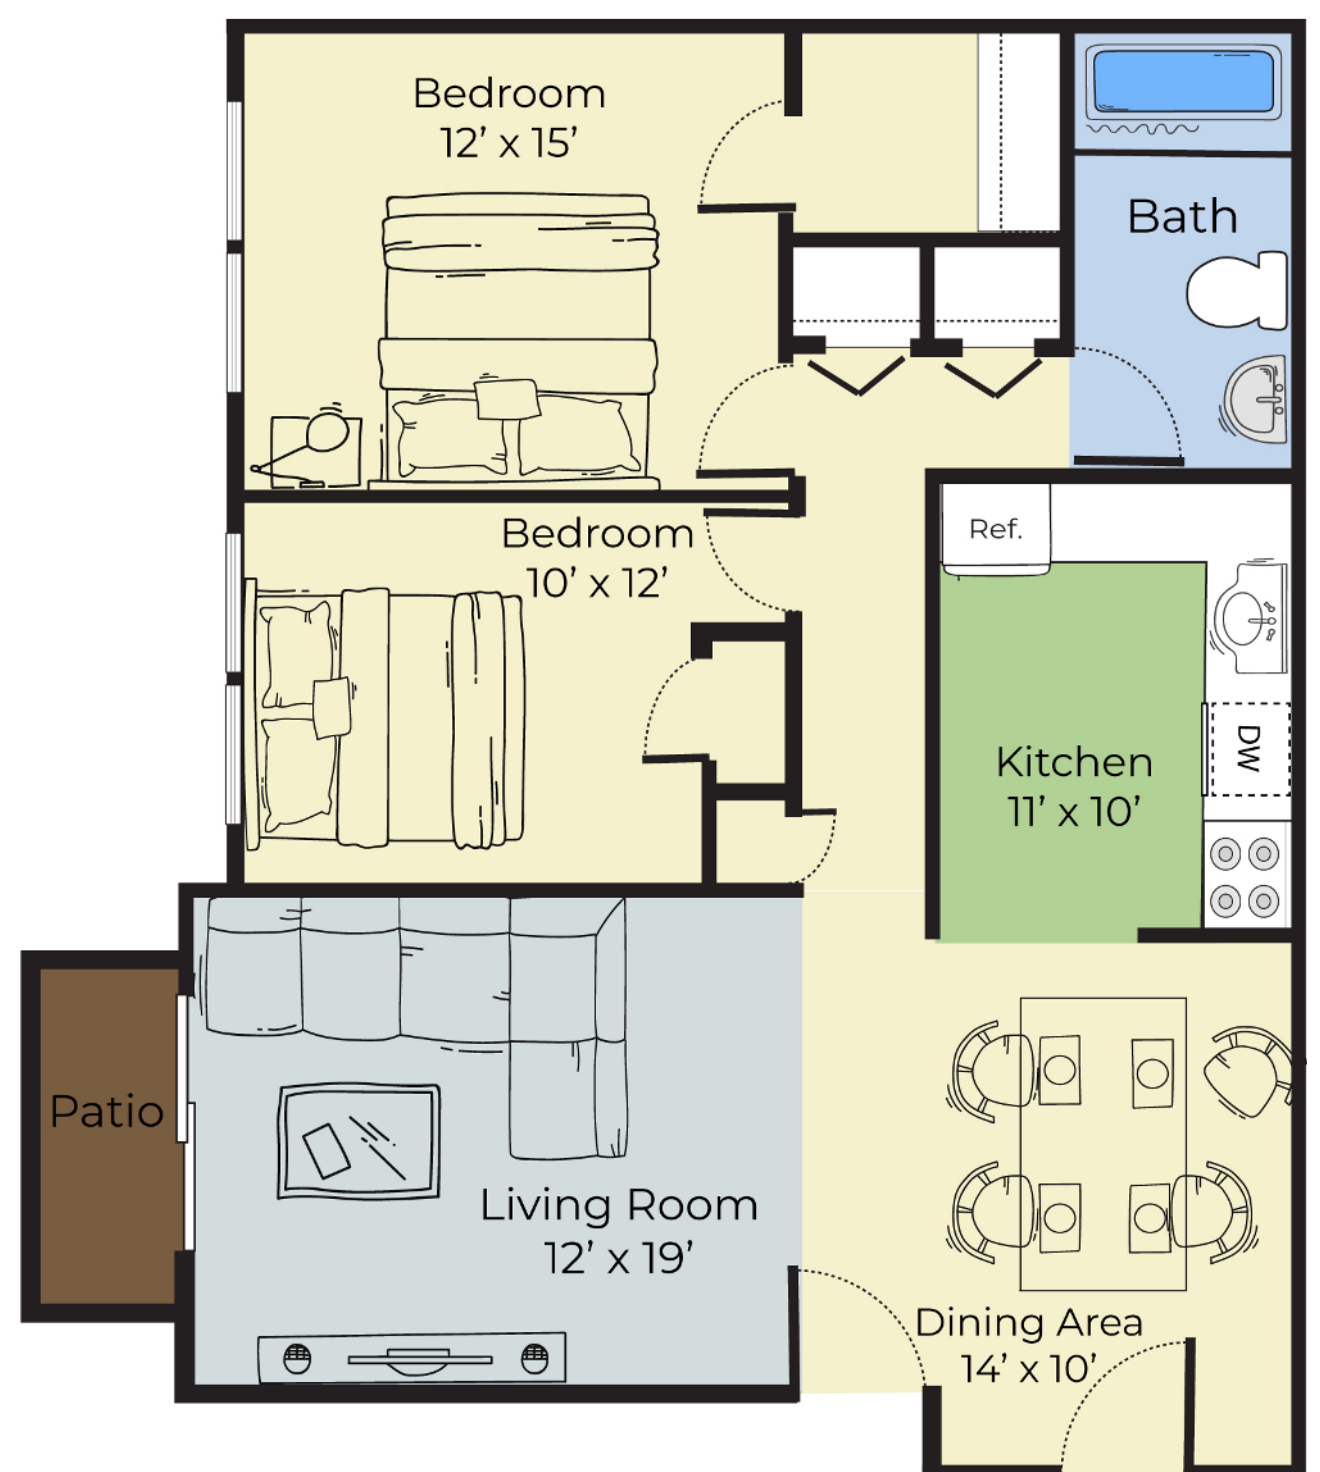

1 Bed 1 Bath
690 Sq Ft

2 Bed 1 Bath
1200 Sq Ft

2 Bed 1 Bath
728 Sq Ft

YOUR APARTMENT

- ◇ Air Conditioning
- ◇ Refrigerator
- ◇ Stainless Steel Appliances
- ◇ Microwave
- ◇ Balconies and Patios
- ◇ Oversized Windows
- ◇ Spacious and Functional Floorplans
- ◇ Premium Wall-to-Wall Carpeting
- ◇ Window Coverings
- ◇ Covered Parking
- ◇ Dishwasher
- ◇ Walk-In Closets
- ◇ Maple Cabinets
- ◇ Renovated