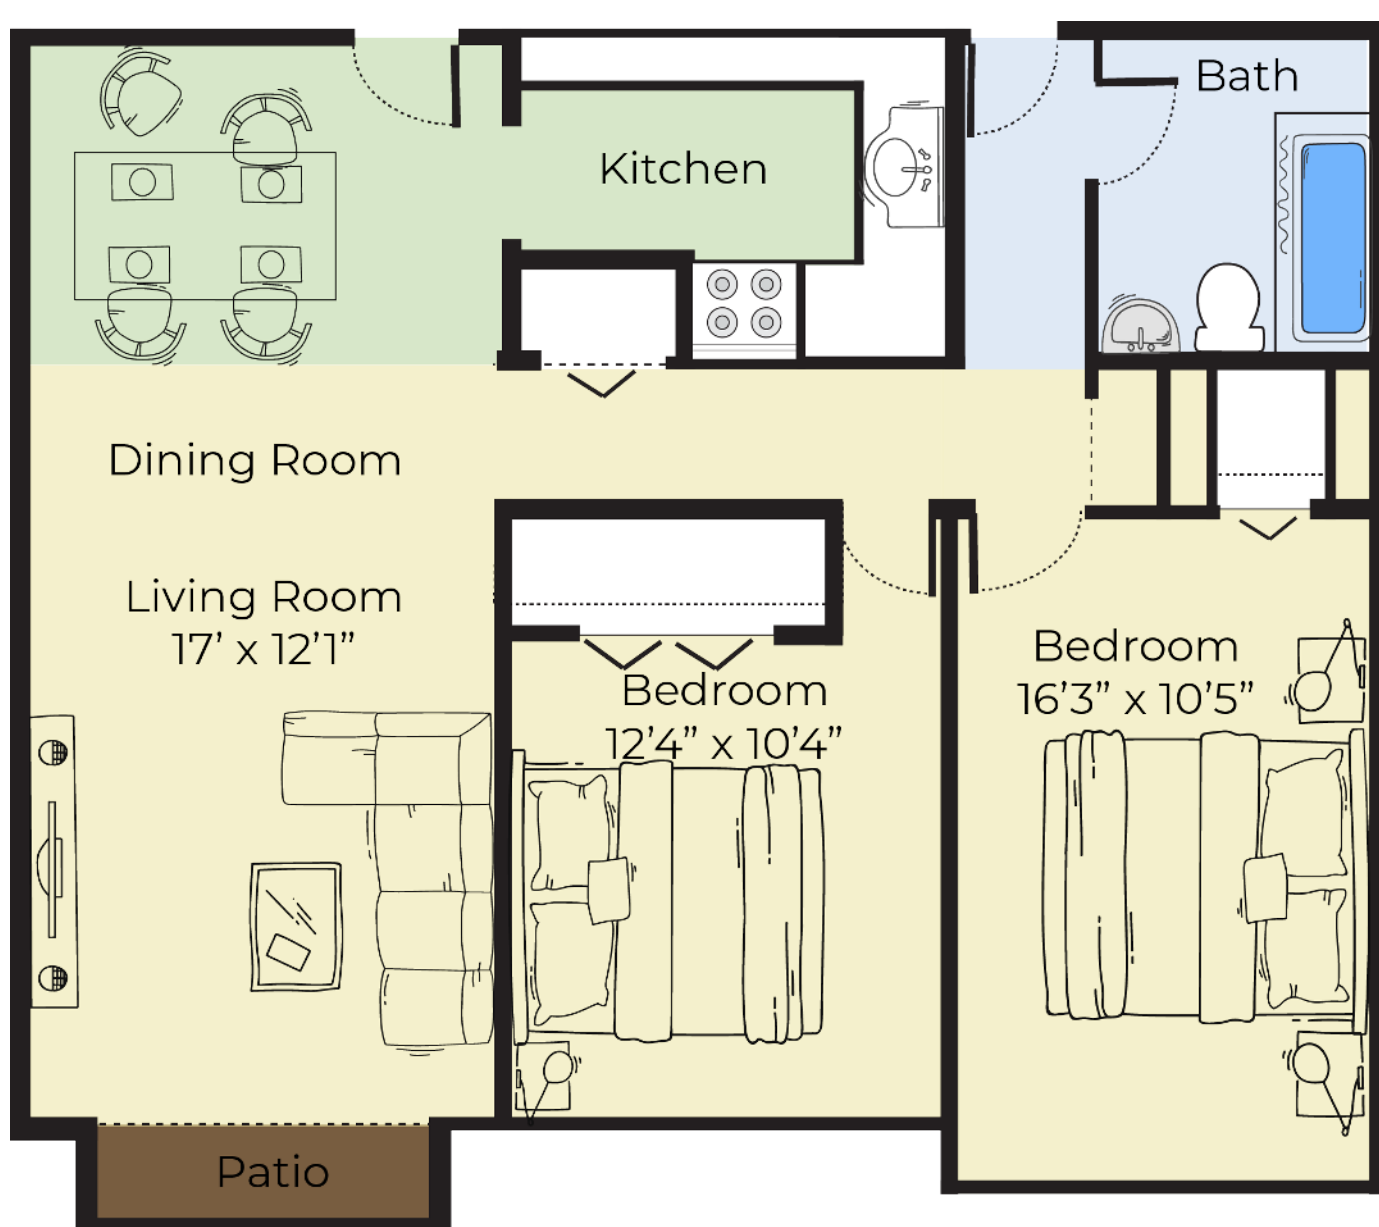

Studio 1 Bath
350 Sq Ft

1 Bed 1 Bath
650 Sq Ft

2 Bed 1 Bath
910 Sq Ft **Deluxe**

2 Bed 1 Bath
750 Sq Ft

YOUR APARTMENT

- ◇ Balconies and Patios in Select Units
- ◇ Walk-In Closets
- ◇ Spacious and Functional Floorplans
- ◇ Individually Controlled Thermostats
- ◇ Spacious Closets
- ◇ Air Conditioning
- ◇ High Speed Internet and Cable Ready
- ◇ Fully Equipped Kitchens with Refrigerator, Stainless Steel Gas Cooking, Garbage Disposal and Dishwasher
- ◇ Premium Wall-to-Wall Carpeting
- ◇ Window Treatments
- ◇ Vinyl Flooring
- ◇ Heat, Hot Water, and Cooking Gas Included