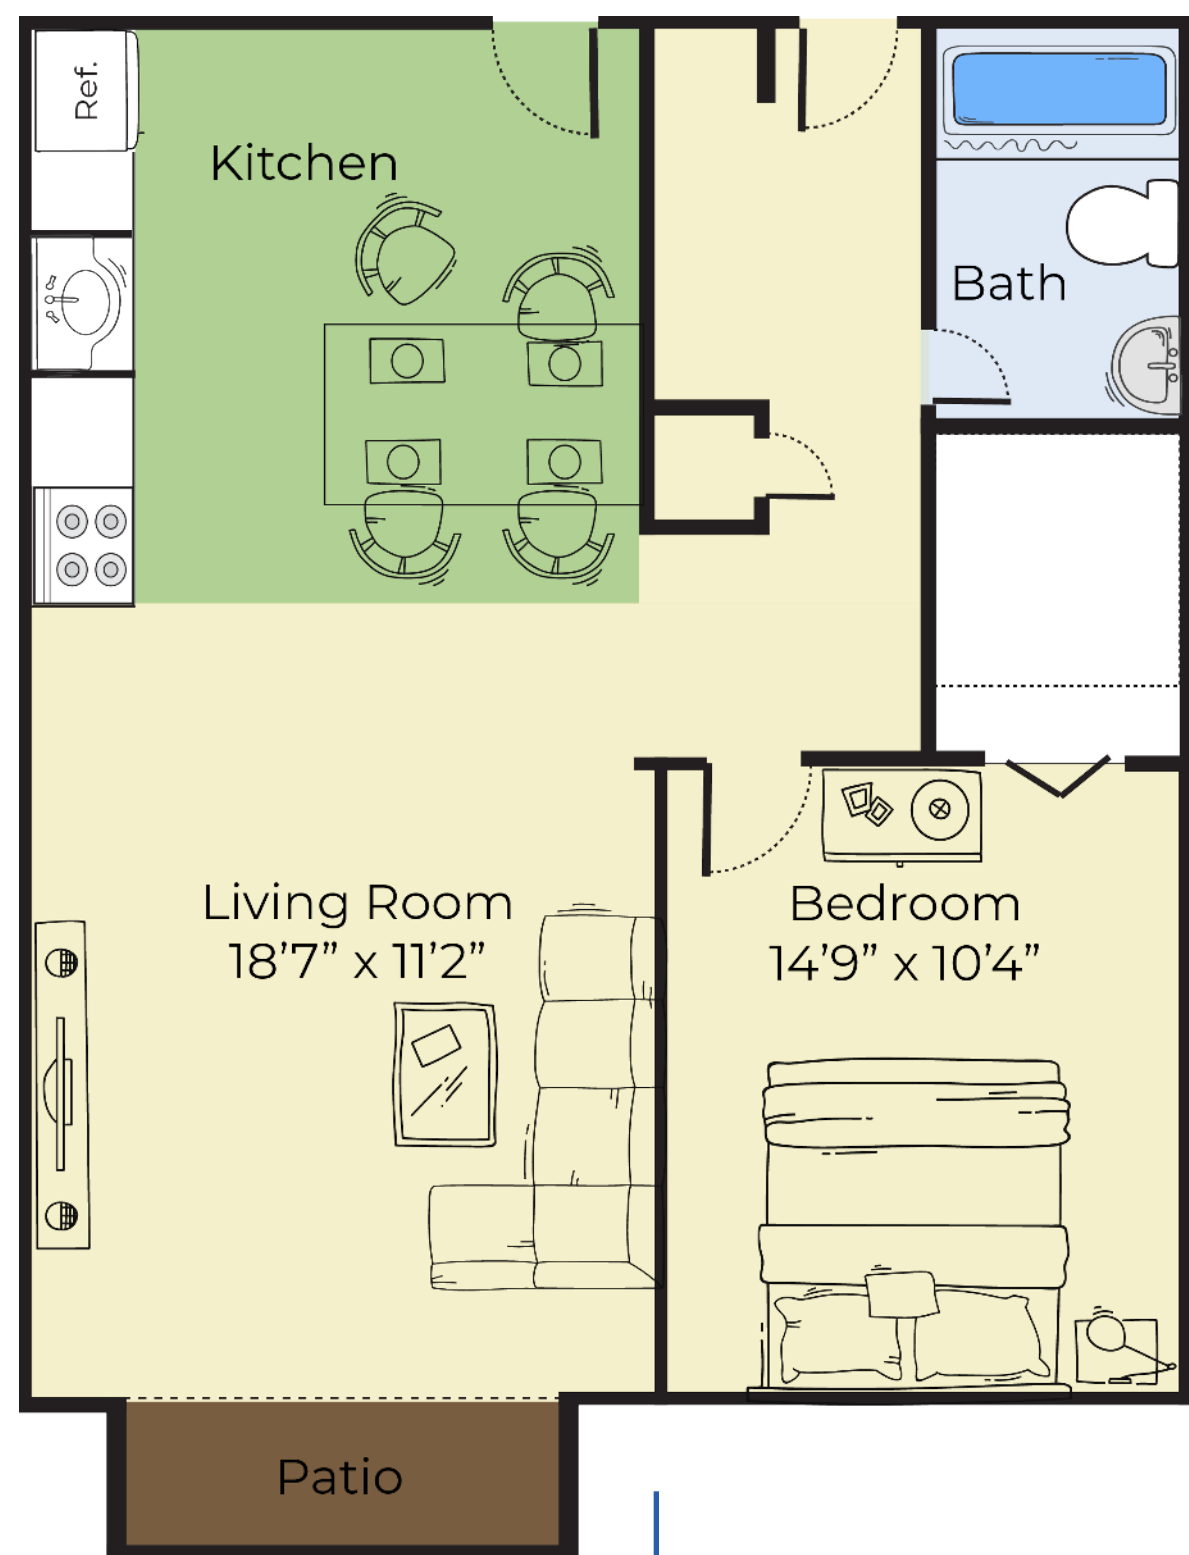

Studio 1 Bath
350 Sq Ft

1 Bed 1 Bath
650 Sq Ft

2 Bed 1 Bath
910 Sq Ft **Deluxe**

2 Bed 1 Bath
750 Sq Ft

YOUR APARTMENT

- ◇ Balconies and Patios in Select Units
- ◇ Walk-In Closets
- ◇ Spacious and Functional Floorplans
- ◇ Individually Controlled Thermostats
- ◇ Spacious Closets
- ◇ Air Conditioning
- ◇ High Speed Internet and Cable Ready
- ◇ Fully Equipped Kitchens with Refrigerator, Stainless Steel Gas Cooking, Garbage Disposal and Dishwasher
- ◇ Premium Wall-to-Wall Carpeting
- ◇ Window Treatments
- ◇ Vinyl Flooring
- ◇ Heat, Hot Water, and Cooking Gas Included