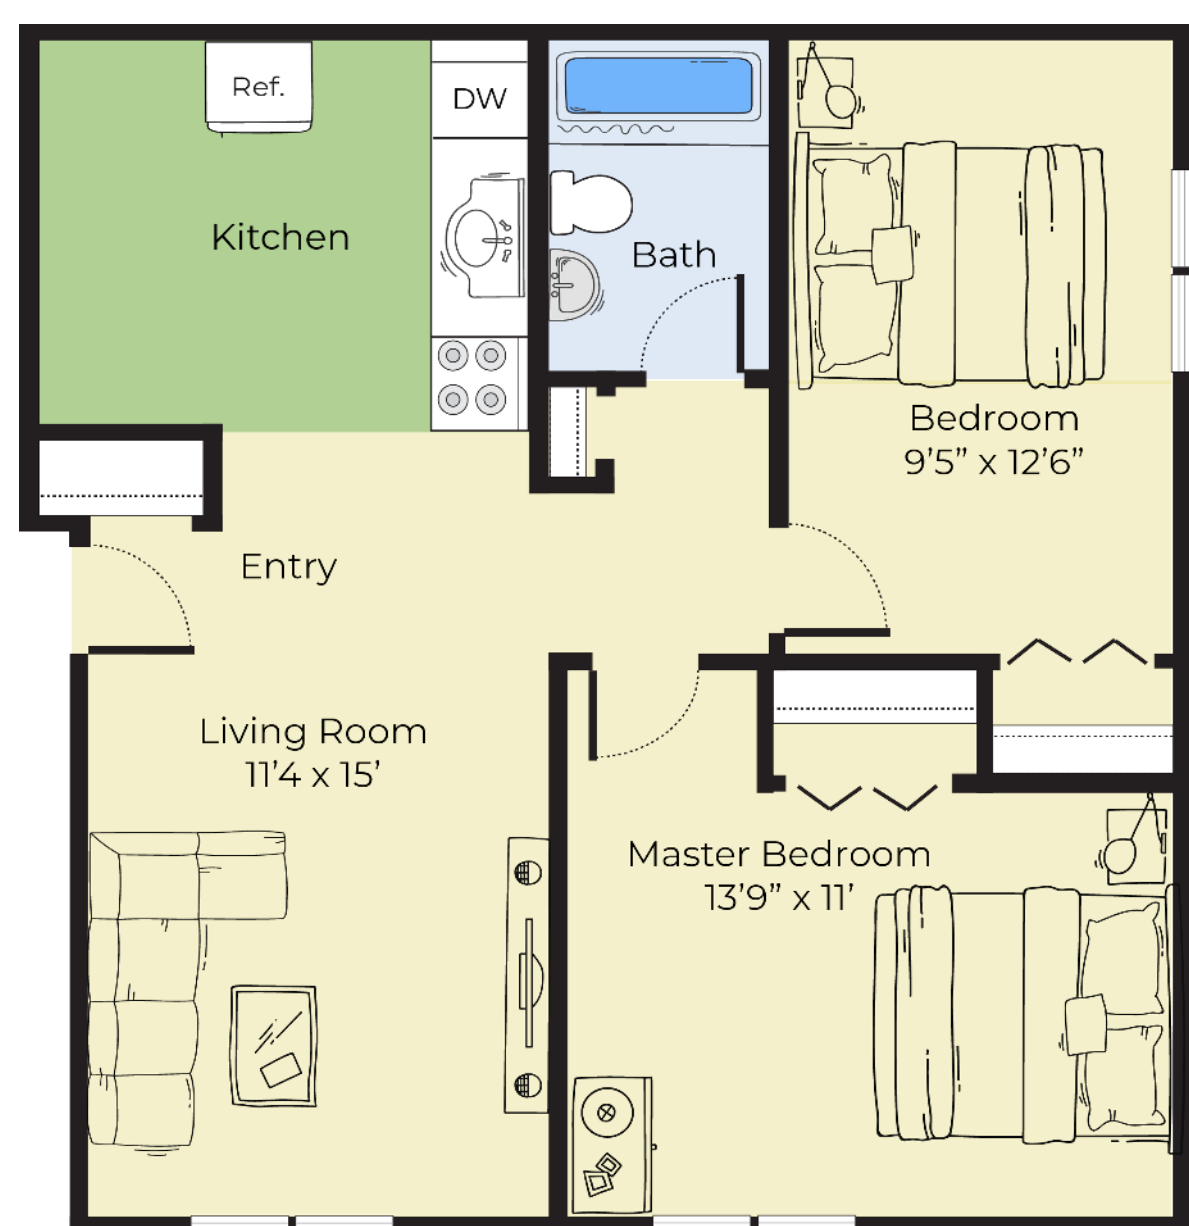

Studio 1 Bath
350 Sq Ft

1 Bed 1 Bath
650 Sq Ft

2 Bed 1 Bath
910 Sq Ft **Deluxe**

2 Bed 1 Bath
750 Sq Ft

YOUR APARTMENT

- ◇ Balconies and Patios in Select Units
- ◇ Walk-In Closets
- ◇ Spacious and Functional Floorplans
- ◇ Individually Controlled Thermostats
- ◇ Spacious Closets
- ◇ Air Conditioning
- ◇ High Speed Internet and Cable Ready
- ◇ Fully Equipped Kitchens with Refrigerator, Stainless Steel Gas Cooking, Garbage Disposal and Dishwasher
- ◇ Premium Wall-to-Wall Carpeting
- ◇ Window Treatments
- ◇ Vinyl Flooring
- ◇ Heat, Hot Water, and Cooking Gas Included