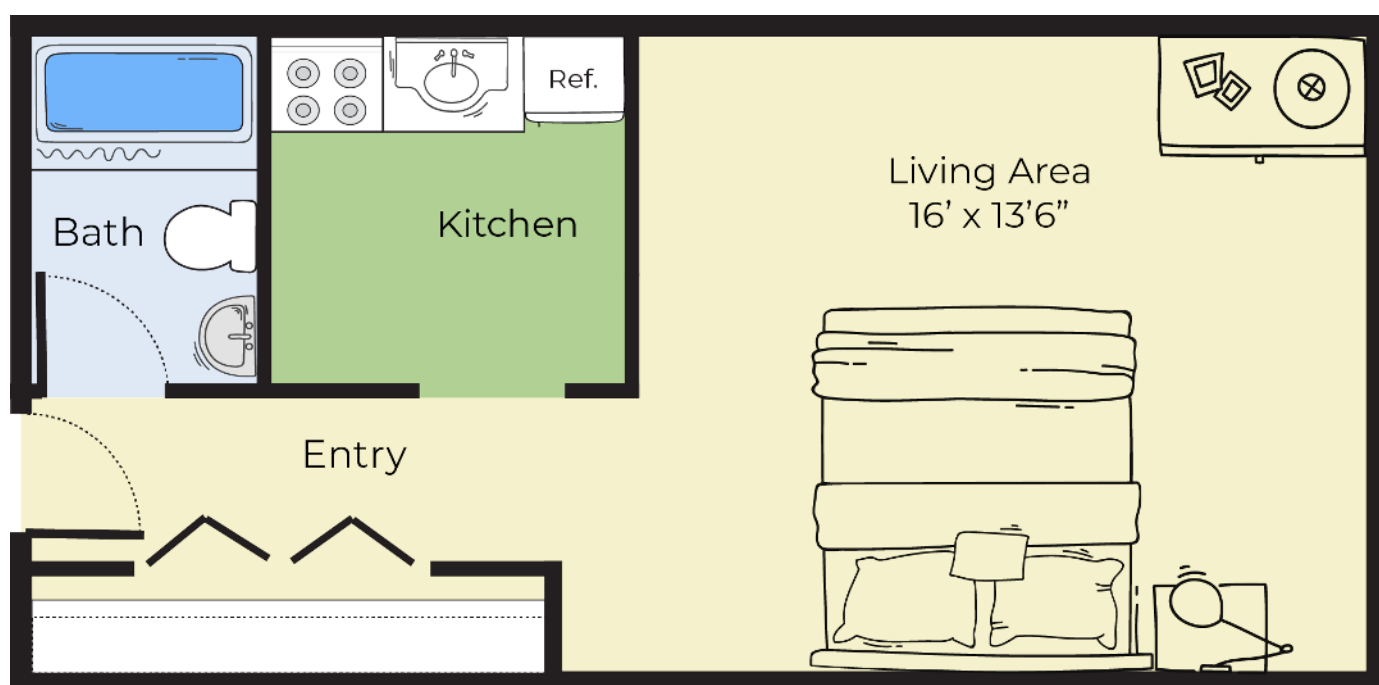

Studio 1 Bath
350 Sq Ft

1 Bed 1 Bath
650 Sq Ft

2 Bed 1 Bath
910 Sq Ft **Deluxe**

2 Bed 1 Bath
750 Sq Ft

YOUR APARTMENT

- ◇ Balconies and Patios in Select Units
- ◇ Walk-In Closets
- ◇ Spacious and Functional Floorplans
- ◇ Individually Controlled Thermostats
- ◇ Spacious Closets
- ◇ Air Conditioning
- ◇ High Speed Internet and Cable Ready
- ◇ Fully Equipped Kitchens with Refrigerator, Stainless Steel Gas Cooking, Garbage Disposal and Dishwasher
- ◇ Premium Wall-to-Wall Carpeting
- ◇ Window Treatments
- ◇ Vinyl Flooring
- ◇ Heat, Hot Water, and Cooking Gas Included