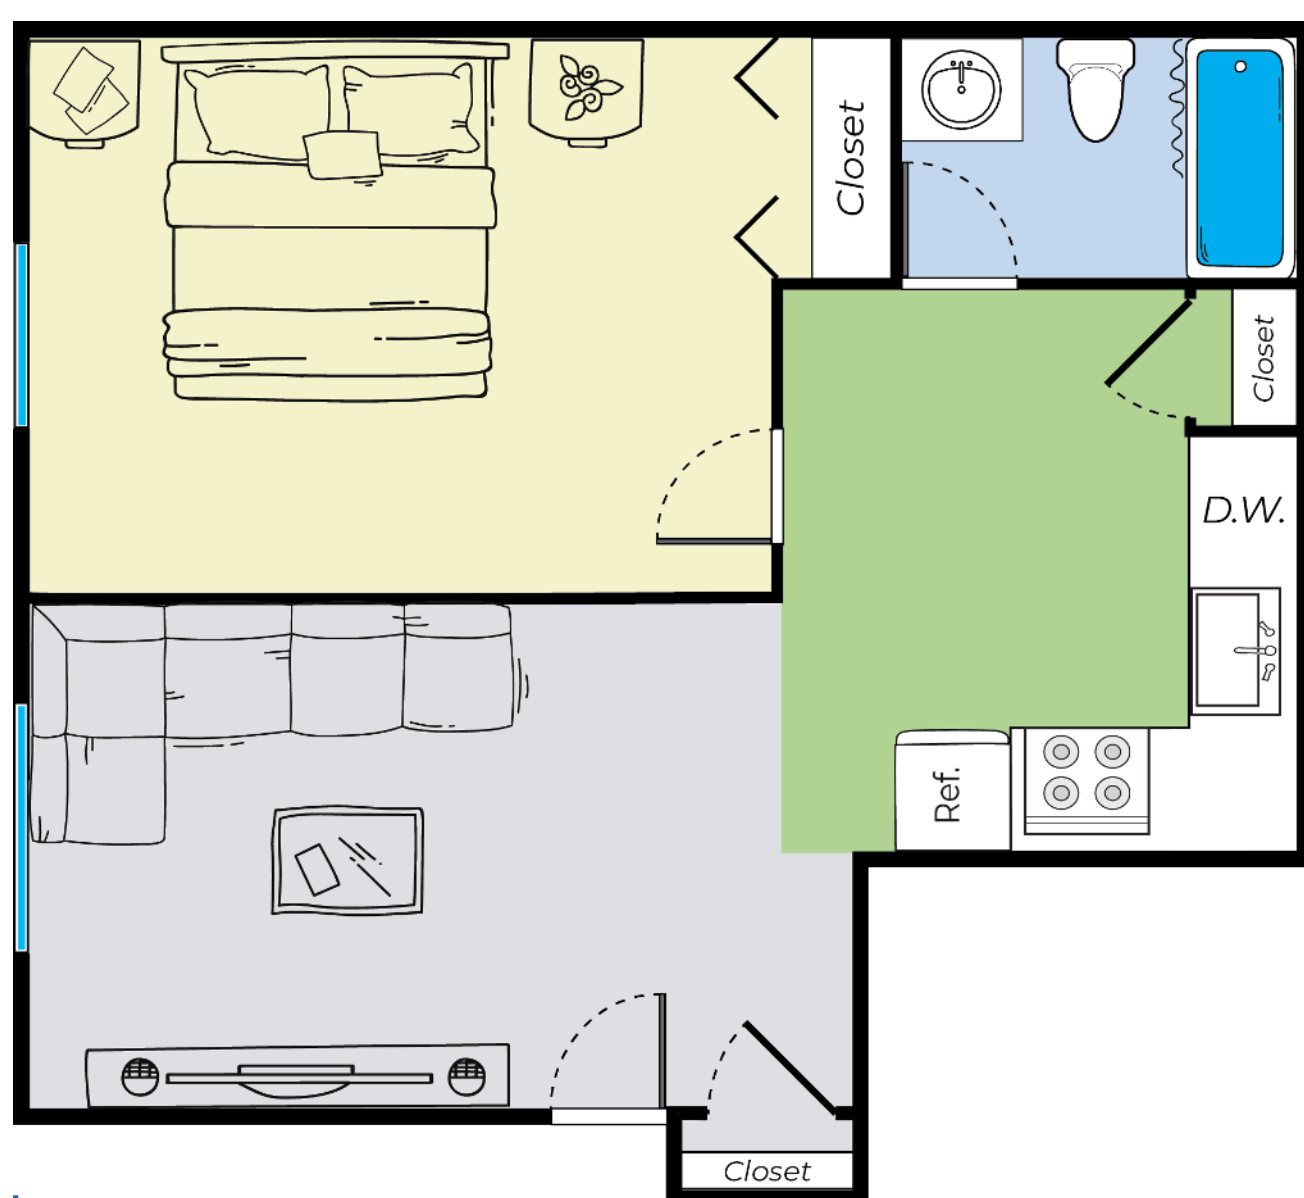

2 Bed 1 Bath
787-797 Sq Ft

1 Bed 1 Bath
496-506 Sq Ft

1 Bed 1 Bath
583-587 Sq Ft

YOUR APARTMENT

- ◇ Spacious Closets
- ◇ Renovated
- ◇ New Cabinetry
- ◇ Refrigerator
- ◇ Microwave
- ◇ Beautiful Views
- ◇ Individually
Controlled
Thermostats
- ◇ Spacious and
Functional
Floorplans
- ◇ Wall-to-wall
Carpeting
- ◇ Window Coverings
- ◇ Dishwasher